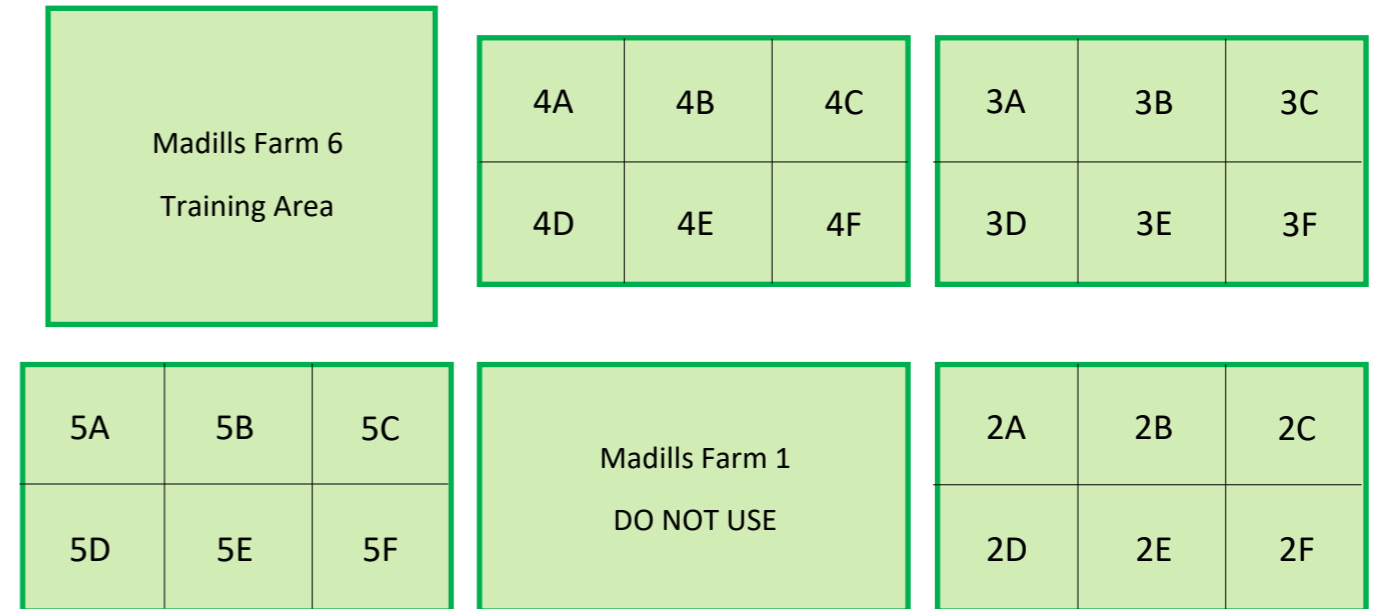

1/8th Pitch—5th & 6th Mixed

Club Rooms

1/6th Pitch—7th & 8th Boys, 7th, 8th & 9th Girls

Club Rooms

Madills Farm

1/4th Pitch—9th Boys, 10th Grade & Up

Club Rooms