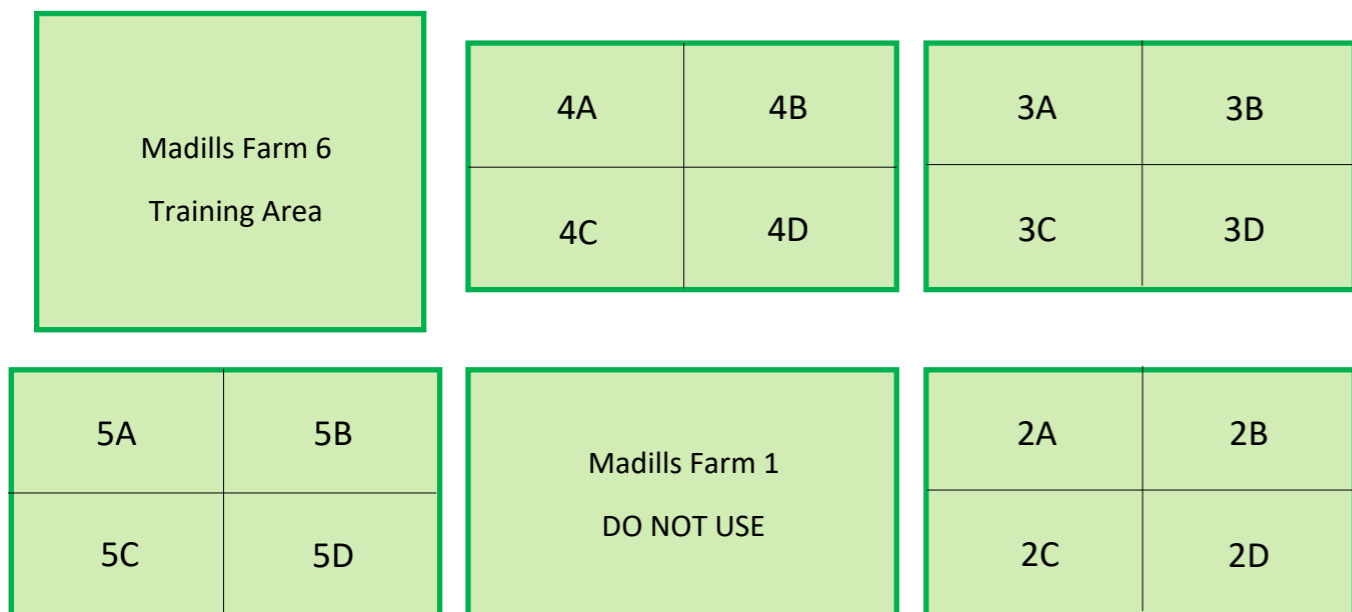

1/8th Pitch—5th & 6th Mixed

Club Rooms

1/6th Pitch—7th & 8th Boys, 7th, 8th & 9th Girls

Club Rooms

Madills Farm

1/4th Pitch—9th Boys, 10th Grade & Up

Club Rooms