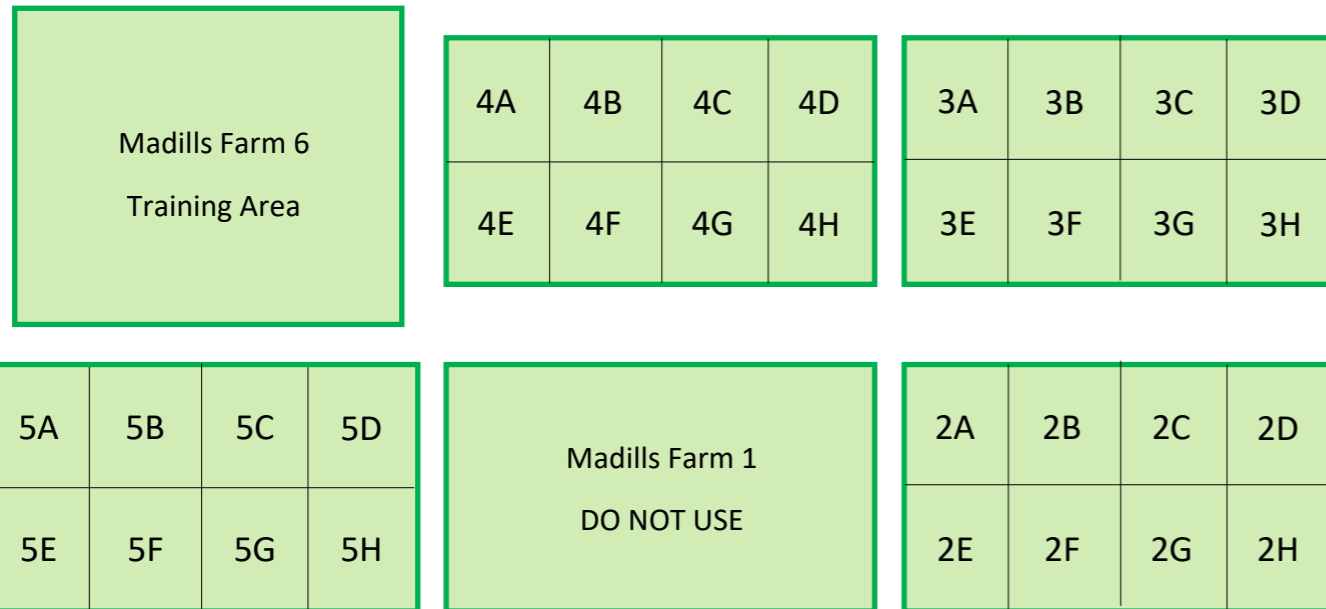

1/8th Pitch—5th & 6th Mixed

Club Rooms

1/6th Pitch—7th & 8th Boys, 7th, 8th & 9th Girls

Club Rooms

Madills Farm

1/4th Pitch—9th Boys, 10th Grade & Up

Club Rooms